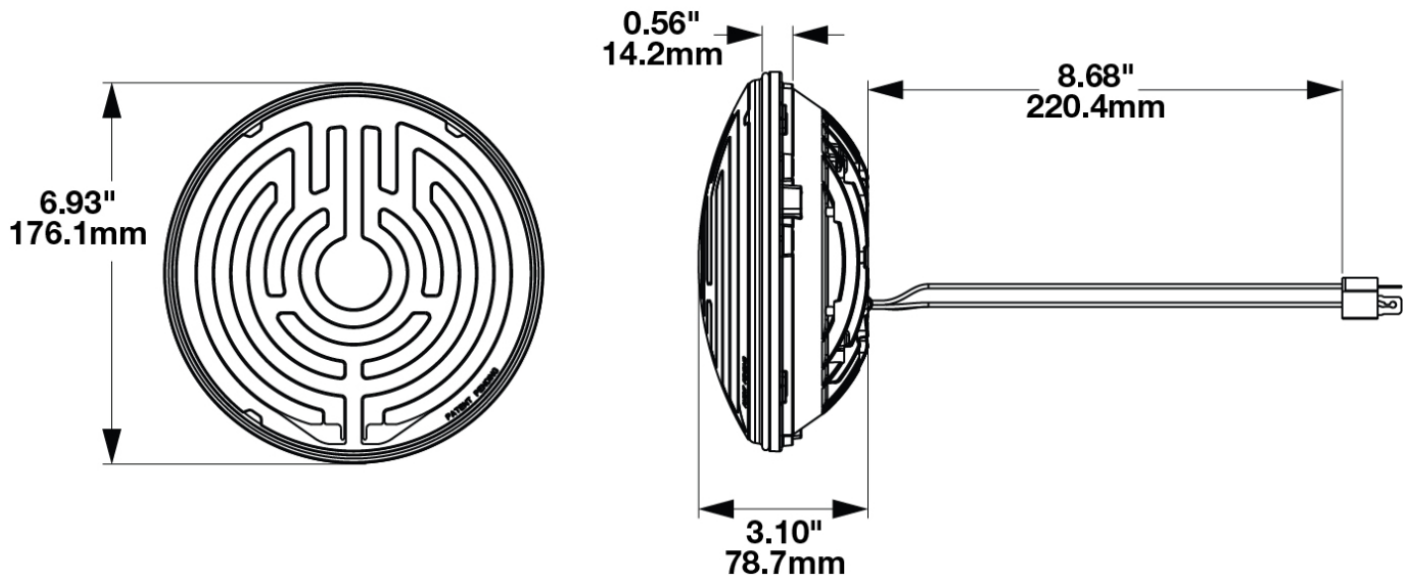

LED Headlights - Model 8730 Shallow 7" Round

PRODUCT INFORMATION

Description	LED Headlight - Heated Model 8730 Shallow 7" Round, Black (Pair)
Height	176.50 mm / 6.95 in
Width	176.50 mm / 6.95 in
Depth	75.00 mm / 2.95 in
Shape	Round
Outer Lens Material	Polycarbonate
Outer Lens Color	Clear
Housing Material	Aluminum
Housing Color	Black
Bezel Color	Black
Retrofits	2D1 "PAR56" or 7" round headlights
Connector or Wiring	H4
Mating Connector	H4 AMP#172615-2
Product Weight	3.67 lbs / 1.66 kgs
Shipping Weight	5.40 lbs / 2.45 kgs

PRODUCT DIMENSIONS

ELECTRICAL SPECIFICATIONS

Input Voltage	12-24V DC
Operating Voltage	9-30V DC
Transient Spike Protection	150V Peak @ 1 HZ-100 Pulses
Black Wire	Ground
Yellow Wire	Low Beam
White Wire	High Beam
Current Draw	2.25A @ 12V DC (Low Beam)
	2.75A @ 12V DC (High Beam)
	1.00A @ 24V DC (Low Beam)
	1.25A @ 24V DC (High Beam)
	2.25A @ 12V DC (Low Beam w/Heat)
	5.25A @ 12V DC (High Beam w/Heat)
	4.25A @ 24V DC (Low Beam w/Heat)
	2.5A @ 24V DC (High Beam w/Heat)

**WHEN FACING THE VEHICLE

Part Number
0557493

LED Headlight - Model
8730 Shallow 7"
Round, Chrome (Pair)