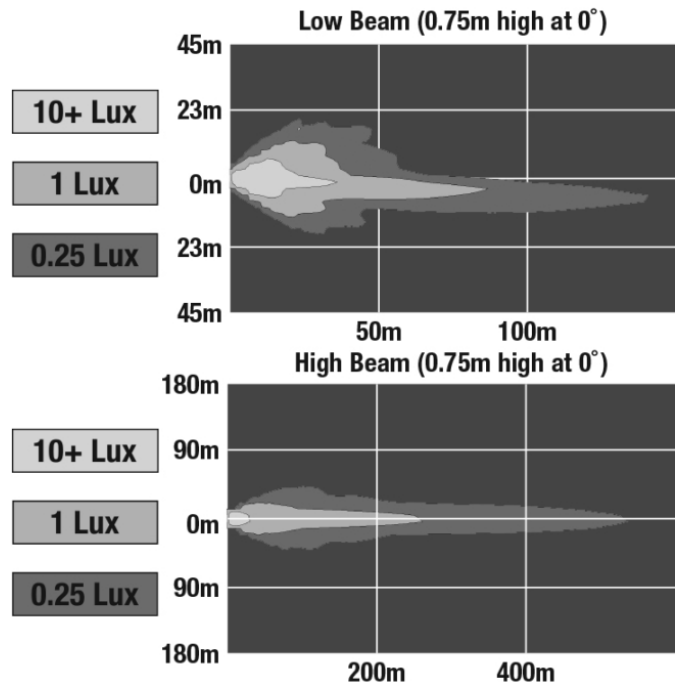

LED Headlights - Model 8730 Shallow 7" Round

PRODUCT INFORMATION

Description	LED Headlight - Heated Model 8730 Shallow 7" Round, Black (Pair)
Height	176.50 mm / 6.95 in
Width	176.50 mm / 6.95 in
Depth	75.00 mm / 2.95 in
Shape	Round
Outer Lens Material	Polycarbonate
Outer Lens Color	Clear
Housing Material	Aluminum
Housing Color	Black
Bezel Color	Black
Retrofits	2D1 "PAR56" or 7" round headlights
Connector or Wiring	H4
Mating Connector	H4 AMP#172615-2
Product Weight	3.67 lbs / 1.66 kgs
Shipping Weight	5.40 lbs / 2.45 kgs

PRODUCT DIMENSIONS

ELECTRICAL SPECIFICATIONS

Input Voltage	12-24V DC
Operating Voltage	9-30V DC
Transient Spike Protection	150V Peak @ 1 HZ-100 Pulses
Black Wire	Ground
Yellow Wire	Low Beam
White Wire	High Beam
Current Draw	2.25A @ 12V DC (Low Beam)
	2.75A @ 12V DC (High Beam)
	1.00A @ 24V DC (Low Beam)
	1.25A @ 24V DC (High Beam)
	2.25A @ 12V DC (Low Beam w/Heat)
	5.25A @ 12V DC (High Beam w/Heat)
	4.25A @ 24V DC (Low Beam w/Heat)
	2.5A @ 24V DC (High Beam w/Heat)

FMVSS 108 s10.1 (Table XIX)	FMVSS 108 s10.1 (Table XVIII)
IEC IP69K	SAE J1113-13
SAE J1113-21	SAE J1113-4
Tested to ECE Reg. 10 (Radiated Emissions only)	

PHOTOMETRIC SPECIFICATIONS

Raw Lumen Output	3547 (High Beam); 2,800 (Low Beam)
Effective Lumen Output	1400 (High Beam); 925 (Low Beam)
Candela Output	62,100 (High Beam); 20,500 (Low Beam)
Nominal LED Color Temperature	5000 K
Beam Pattern(s)	Forward Lighting - High Beam (DOT) Forward Lighting - Low Beam (DOT)